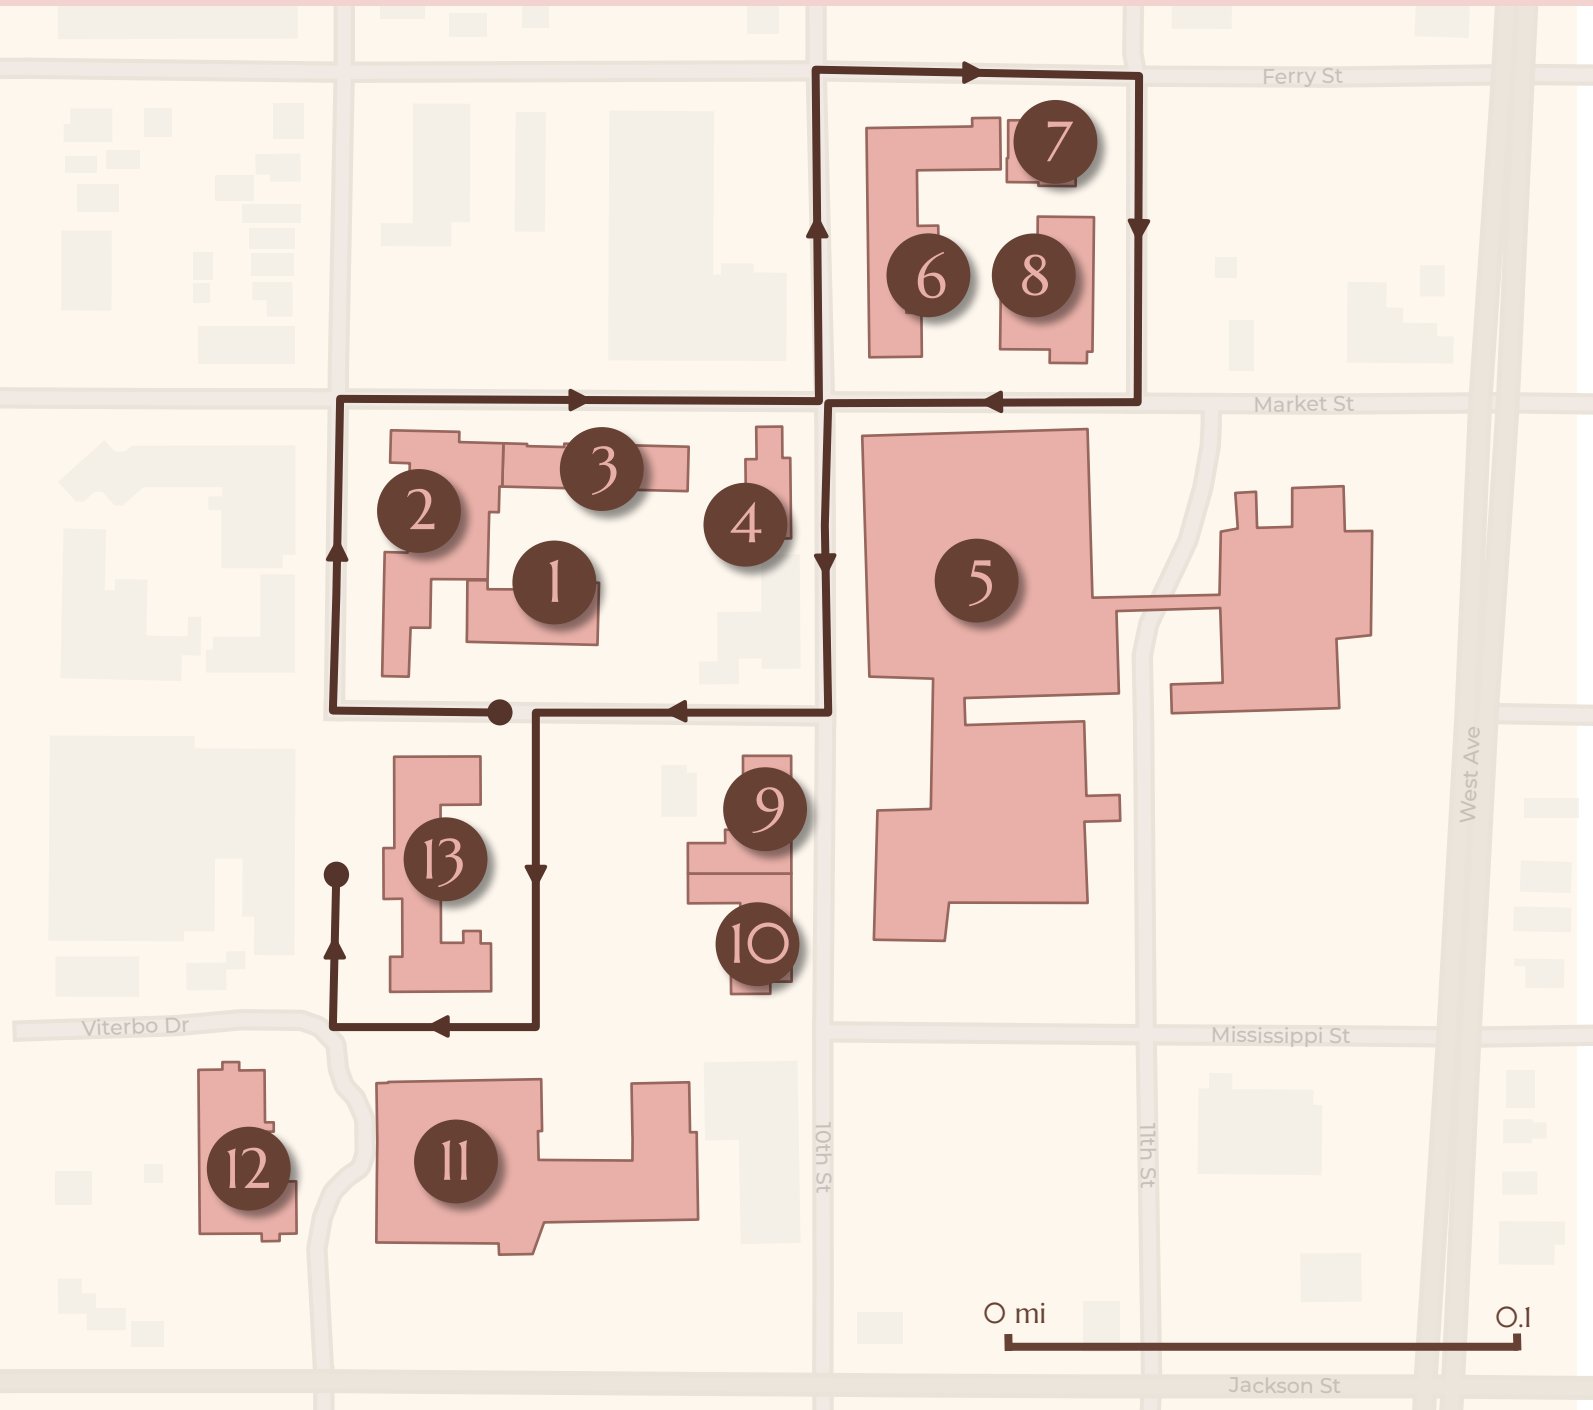

FOOTSTEPS OF LA CROSSE
TOURS THROUGH TIME

FRANCISCAN

1. Maria Angelorum Chapel/
St. Rose Chapel
2. St. Rose Convent
3. Franciscan Spirituality
Center/St. Rose Normal
School
4. Power House

5. Mayo Health System-
Franciscan Healthcare in
La Crosse/St. Francis
Hospital
6. Professional Arts
Building/St. Francis
School of Nursing
7. Siena Hall/Bishop's House
8. St. Ann Building/St. Ann's
Maternity Hospital

9. San Damiano Chapel/
St. Wenceslaus Catholic
Church
10. Dahl School of Business/
St. Wenceslaus School
11. Viterbo Fine Arts Center
12. Viterbo Reinhart Center
for Ethics and Technology
13. Viterbo Murphy Center/
Viterbo College