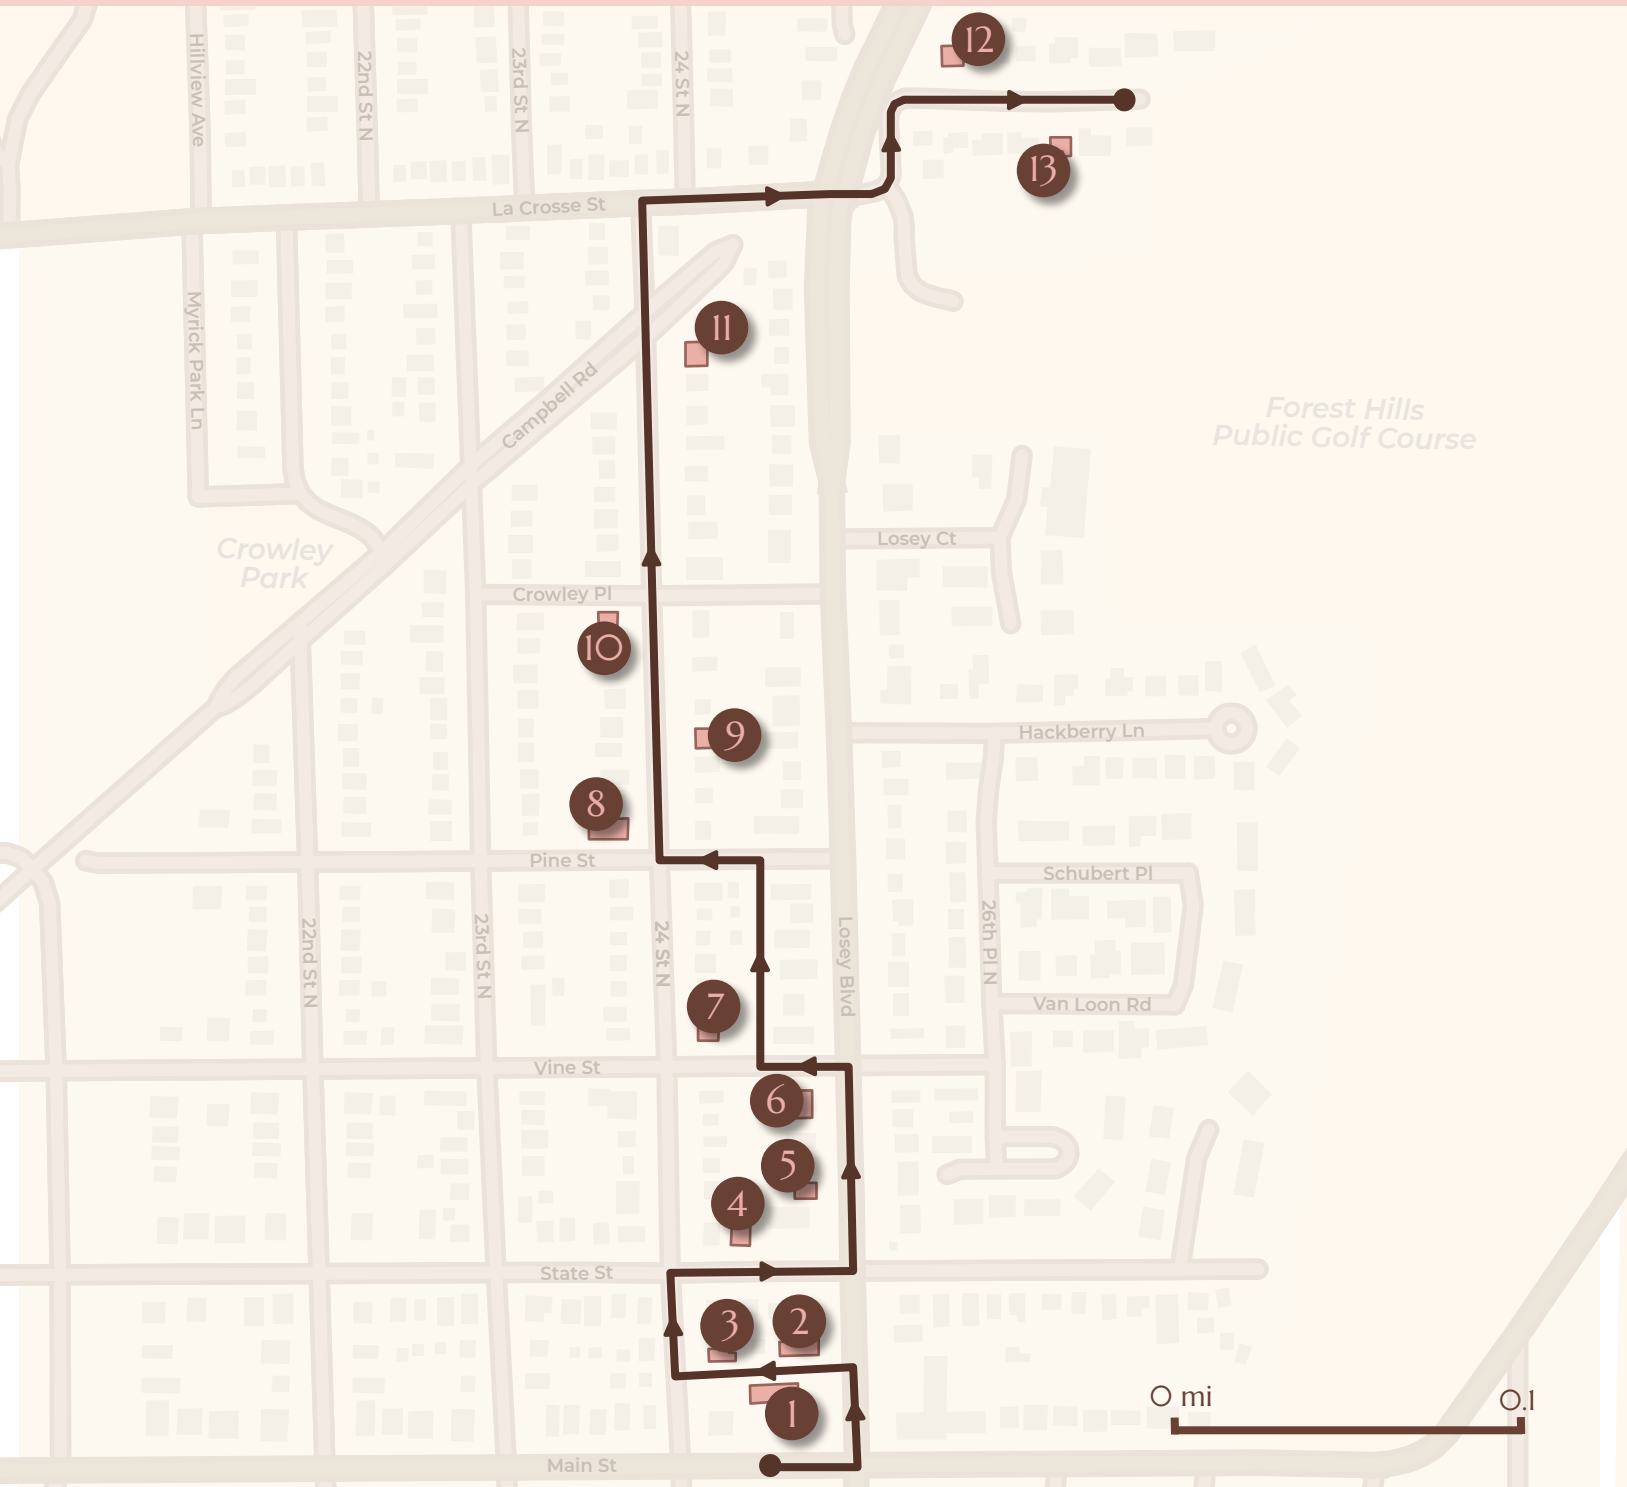

FOOTSTEPS OF LA CROSSE
TOURS THROUGH TIME

CROWLEY ADDITION - EDGEWOOD PLACE

- 1. William & Dean Kidder House**
2425 Main St
- 2. Frank & Elizabeth Hoeschler House**
117 Losey Blvd N
- 3. Leighton & Faye Oyen House**
120 24th St N
- 4. Louis & Bonnie Lucht House**
2411 State St

- 5. Guy & Eloda Beach House**
205 Losey Blvd N
- 6. Ludwig & Della Kroner House**
227 Losey Blvd N
- 7. Barney Spangler Rental Weisse House**
2323 Pine St
- 9. John & Elizabeth Rau**
420 24th St N

- 10. Charles & Margaret Loveland House**
447 24th St N
- 11. William Crowley Rental**
544 24th St N
- 12. Romeo & Florence Denzer House**
2537 Edgewood Pl
- 13. Eugene & Dora Host House**
2546 Edgewood Pl